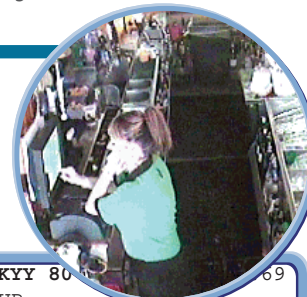

THE ULTIMATE LOSS PREVENTION TOOL

ICE Monitor - Fully Integrated Digital Surveillance with your **POSitouch** System.

You can't afford to leave your business un-protected! This is your complete digital record of everything that's happening in your business. You won't have to worry about who is stealing from you or who's going to sue you. The proof is in the video.

The modular design of the NVR server allows anywhere from one to thirty two simultaneous video feeds to be written directly to disk while providing live access to streaming video from any web-browser or directly viewed from the in-store server. The browser based user interface allows direct secure access to multi-channel video from anywhere with web-access, this can include other store locations, office or home computers.

Direct Access to Digital Video Clips

ICE Monitor's Digital Surveillance will not only store countless hours of video, it also provides the tools necessary to catalog and index each video segment and links each directly back to the POSitouch security journal. For example, if you want to see who cancelled a specific order at an exact date and time, you can search the System Transaction Log for that date and time and simply click the video icon and you will be quickly presented with that video clip viewed through the ICE Monitor program.